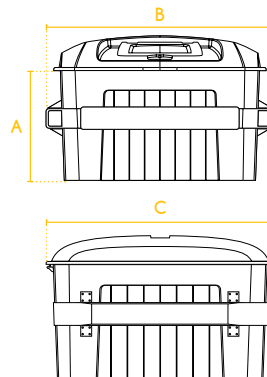

300mm Diameter Opening

Cardboard Slot Opening

Large Cardboard Slot

Container Specifications

Load height (A)	43 in / 109 cm
Width (B)	80 in / 203 cm
Length (C)	70 in / 178 cm
Depth in ground (D)	66 in / 168 cm
Capacity - Volume	6.5 yd ³ / 5 m ³
Capacity - Weight	2600 lbs / 1200 kg
Waste Feed Opening	19 x 24 in / 48 x 61 cm
Cardboard Feed Opening	3.5 x 24 in / 9 x 61 cm
Large Cardboard Feed Opening	4 x 40 in / 10 x 102 cm