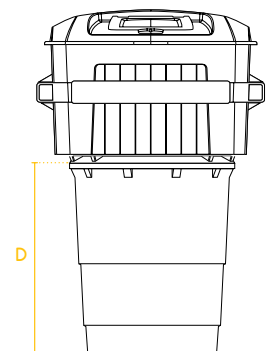

300mm Diameter Opening

Cardboard Slot Opening

Large Cardboard Slot

Container Specifications

Load height (A)	43 in / 109 cm
Width (B)	80 in / 203 cm
Length (C)	70 in / 178 cm
Depth in ground (D)	66 in / 168 cm
Capacity - Volume	6.5 yd ³ / 5 m ³
Capacity - Weight	2600 lbs / 1200 kg
Waste Feed Opening	19 x 24 in / 48 x 61 cm
Cardboard Feed Opening	3.5 x 24 in / 9 x 61 cm
Large Cardboard Feed Opening	4 x 40 in / 10 x 102 cm