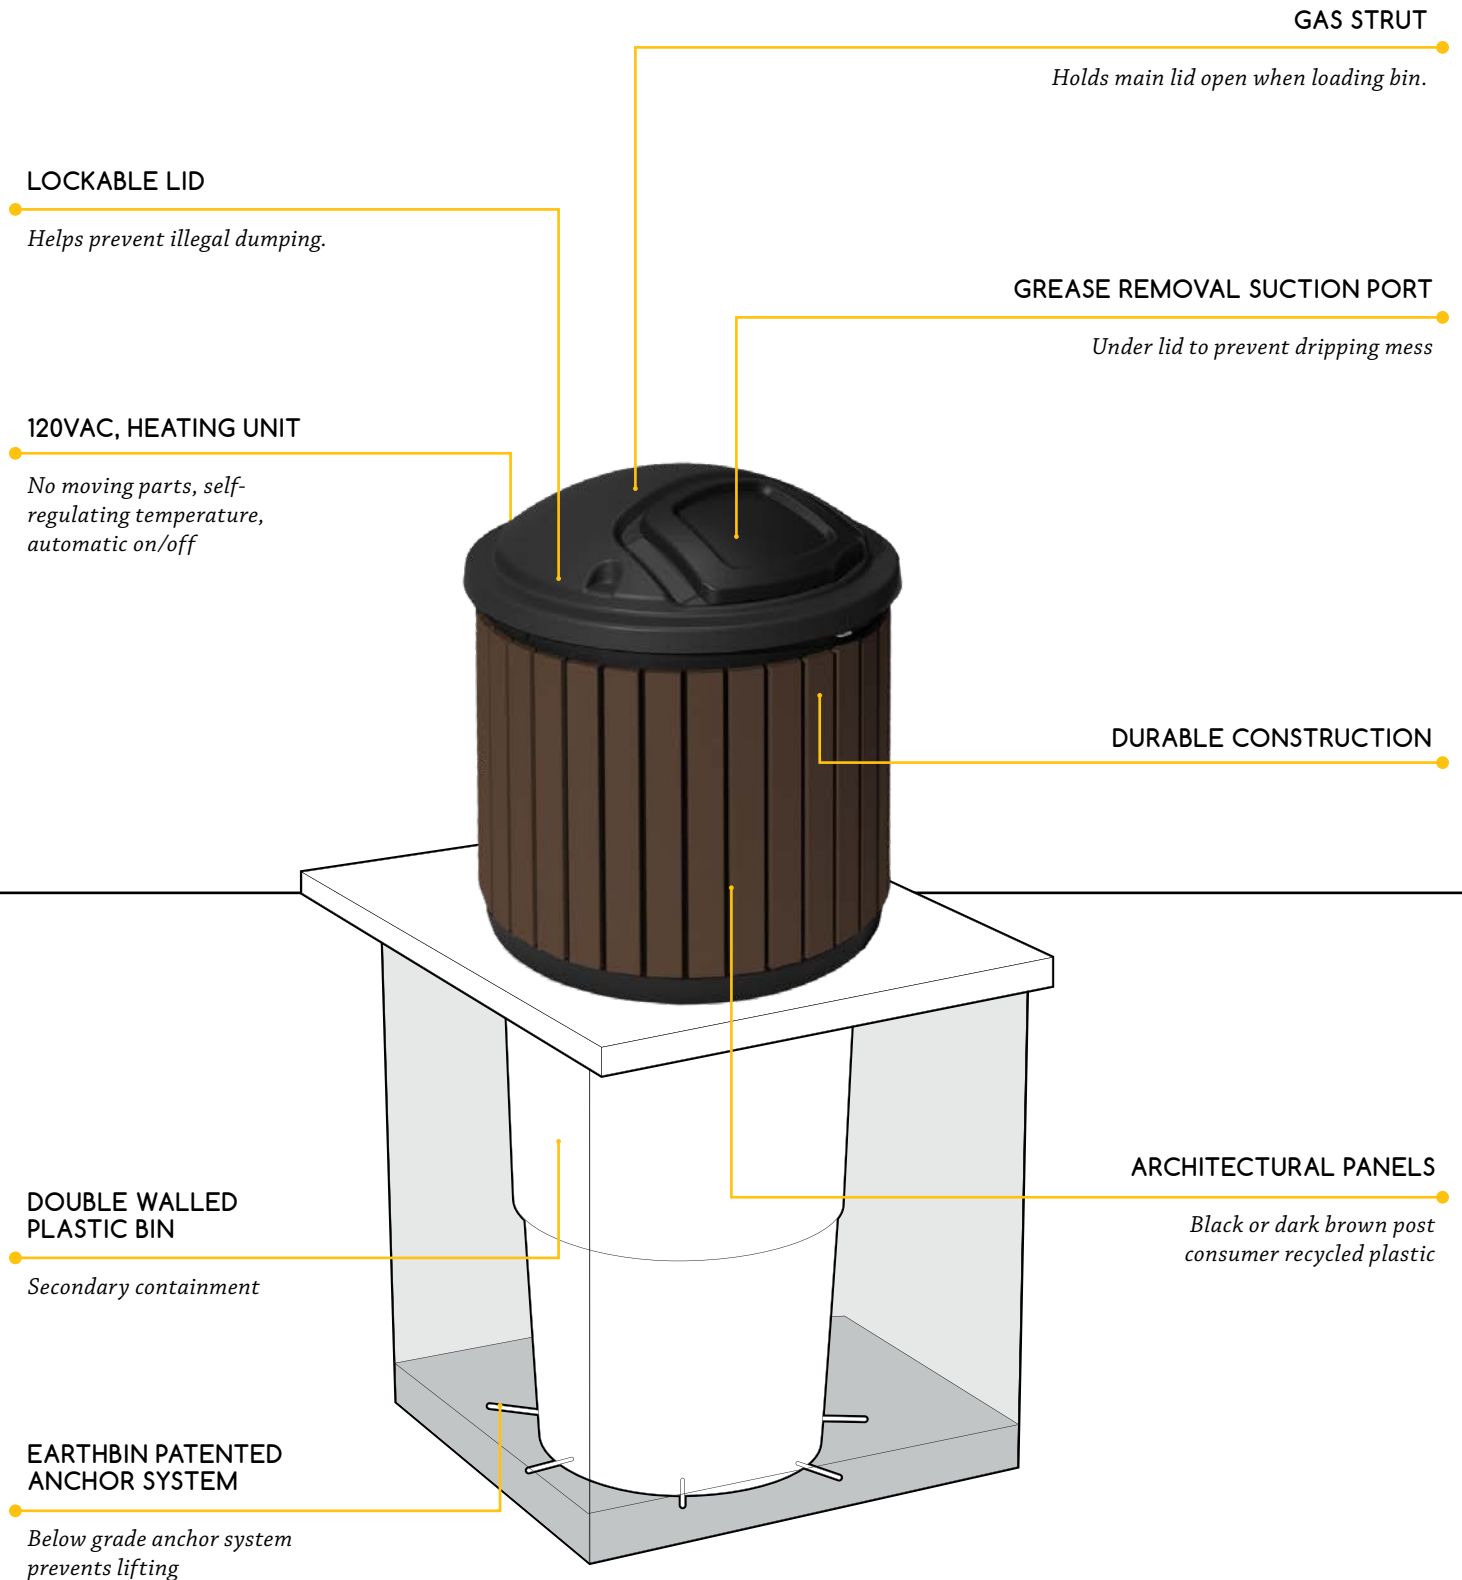

 TM EarthBin[®]

INVISIBLE NEVER LOOKED SO GOOD[™]

What is EarthBin®?

EarthBin® is a premium in-ground waste management system. It's easy to use, quick to empty and adds style to any property.

AESTHETICS

Attractive compact, and eliminates enclosures

300mm Diameter Opening

Cardboard Slot Opening

Large Cardboard Slot

Container Specifications

Load height (A)	43 in / 109 cm
Width (B)	80 in / 203 cm
Length (C)	70 in / 178 cm
Depth in ground (D)	66 in / 168 cm
Capacity - Volume	6.5 yd ³ / 5 m ³
Capacity - Weight	2600 lbs / 1200 kg
Waste Feed Opening	19 x 24 in / 48 x 61 cm
Cardboard Feed Opening	3.5 x 24 in / 9 x 61 cm
Large Cardboard Feed Opening	4 x 40 in / 10 x 102 cm

Learn more at

www.earthbin.com or book a site visit: 1-844-213-BINS (2467)

What makes EarthBin® special?

EarthBin® EB500 semi-inground containers come loaded with special features.

EarthBin® EB260

Above ground containers for organics, garbage, and recycling

EarthBin® EB130G

Semi-inground containers for used cooking oil collection

PATENT(S) PENDING

Designed in Canada. Made in Canada.

EarthBin®

If you have to see, smell, or even think about garbage on your property, you don't have a waste management system.