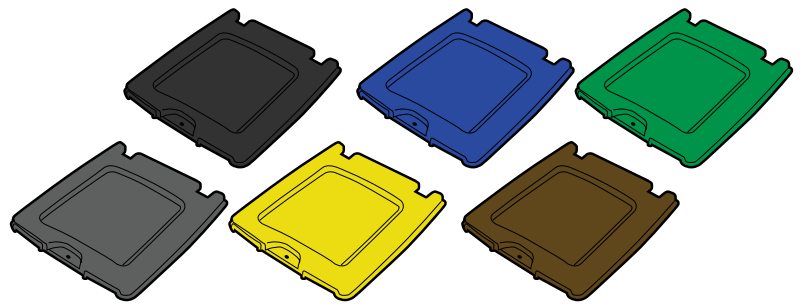

EarthBin® Specifications

Customize your EarthBin® containers to suit your needs.

Models

EB500
Premium

EB505
Standard Model

EB260
Event/Organic

Architectural Panel Colour Options

Standard:
Black

Special:
Brown

Manual Slam Latch (Optional)

Manual

Wing Knob

Feed Door Colours

Feed Openings

Optional feed openings shown below (Feed door not shown for clarity)

Square Opening

300mm Diameter Opening

Cardboard Slot Opening

Large Cardboard Slot

Container Specifications

Load height (A)	43 in / 109 cm
Width (B)	80 in / 203 cm
Length (C)	70 in / 178 cm
Depth in ground (D)	66 in / 168 cm
Capacity - Volume	6.5 yd ³ / 5 m ³
Capacity - Weight	2600 lbs / 1200 kg
Waste Feed Opening	19 x 24 in / 48 x 61 cm
Cardboard Feed Opening	3.5 x 24 in / 9 x 61 cm
Large Cardboard Feed Opening	4 x 40 in / 10 x 102 cm