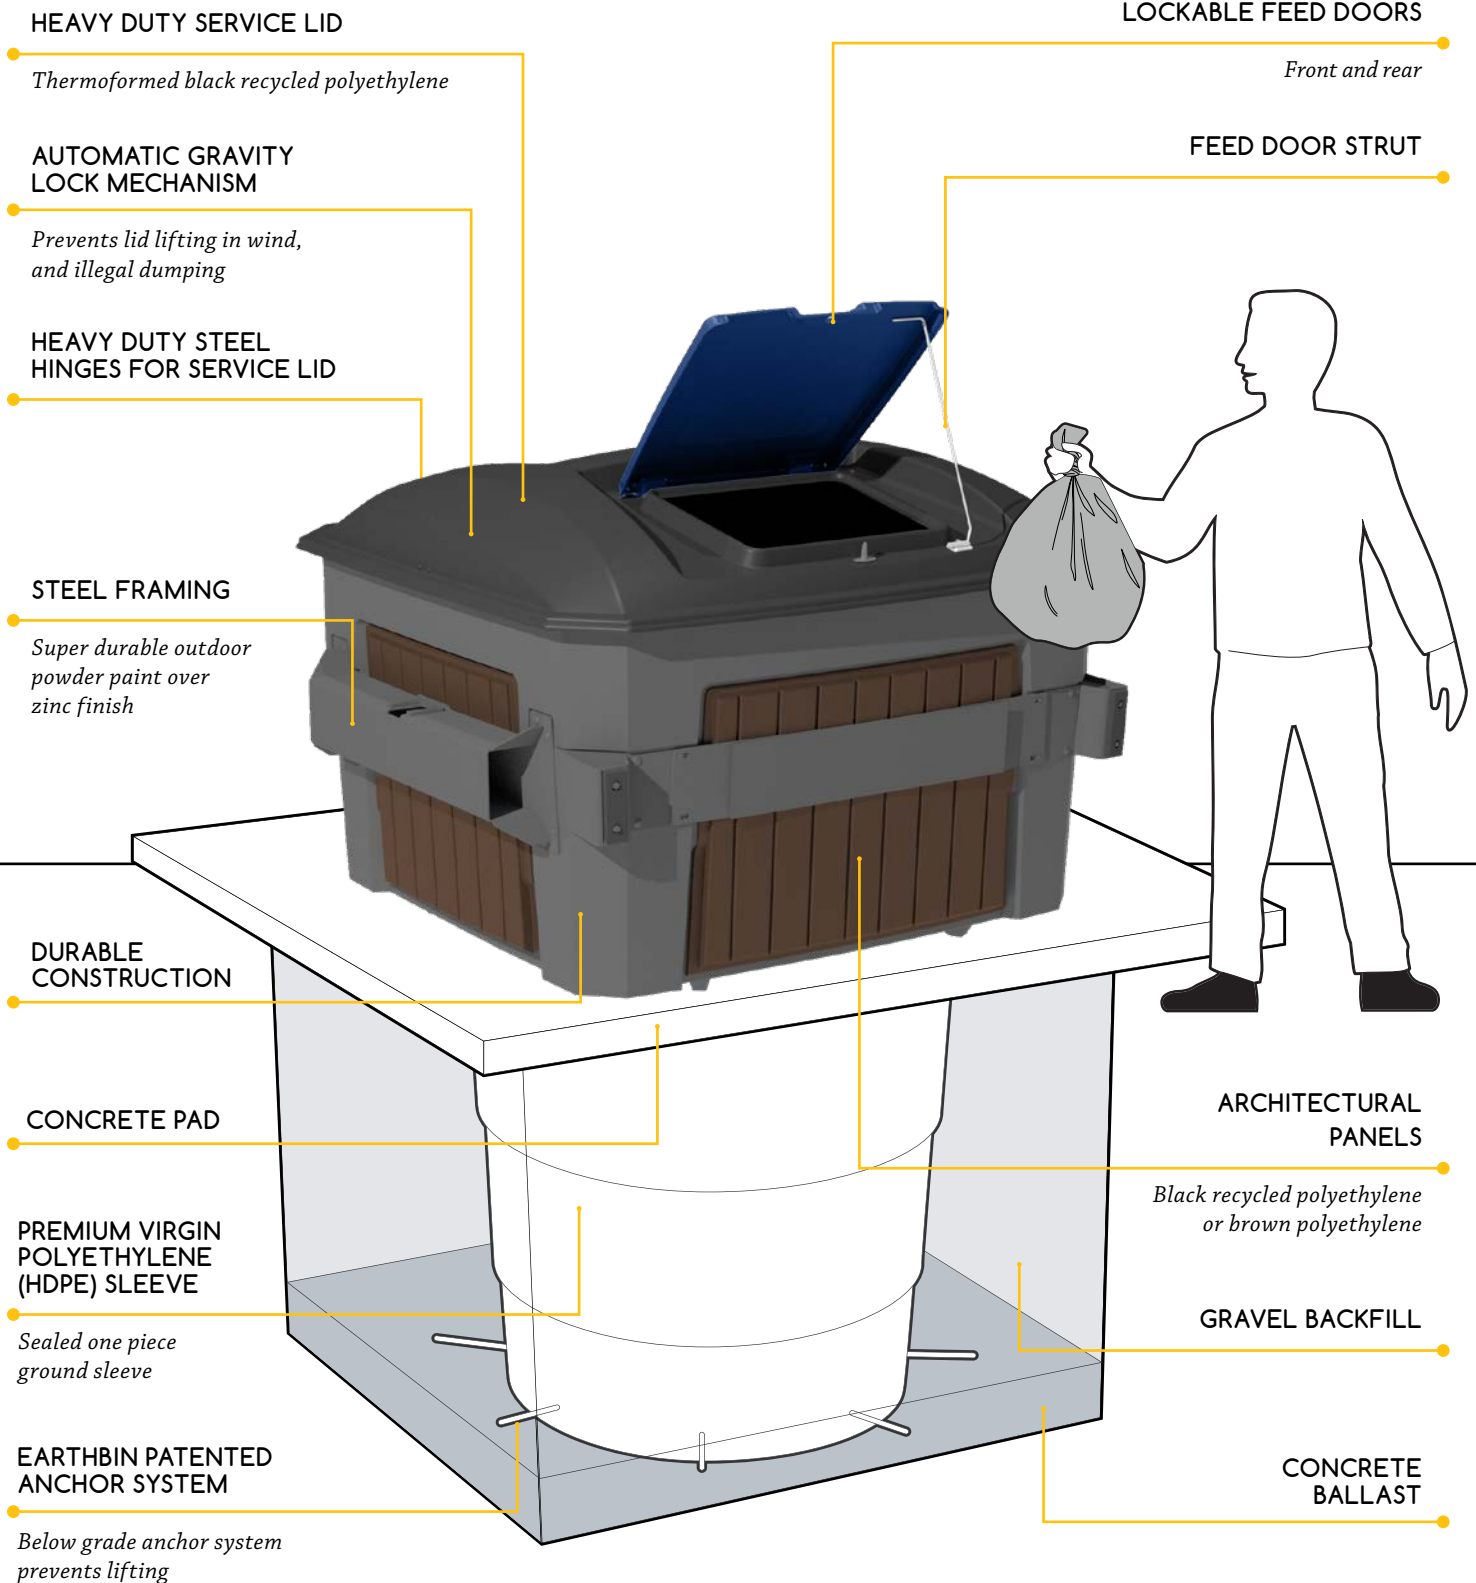

 TM EarthBin[®]

INVISIBLE NEVER LOOKED SO GOOD[™]

What is EarthBin®?

EarthBin® is a premium in-ground waste management system. It's easy to use, quick to empty and adds style to any property.

AESTHETICS

Attractive compact, and eliminates enclosures

Bird's Eye View

Includes front and rear doors to maximize filling of bin

Collection
in under
a minute

EarthBin™ containers can be collected by any front-load truck.

The driver never has to exit the truck.

300mm Diameter Opening

Cardboard Slot Opening

Large Cardboard Slot

Container Specifications

Load height (A)	43 in / 109 cm
Width (B)	80 in / 203 cm
Length (C)	70 in / 178 cm
Depth in ground (D)	66 in / 168 cm
Capacity - Volume	6.5 yd ³ / 5 m ³
Capacity - Weight	2600 lbs / 1200 kg
Waste Feed Opening	19 x 24 in / 48 x 61 cm
Cardboard Feed Opening	3.5 x 24 in / 9 x 61 cm
Large Cardboard Feed Opening	4 x 40 in / 10 x 102 cm

Learn more at

www.earthbin.com or book a site visit: 1-844-213-BINS (2467)

What makes EarthBin® special?

EarthBin® EB500 semi-inground containers come loaded with special features.

EarthBin® EB260

Above ground containers for organics, garbage, and recycling