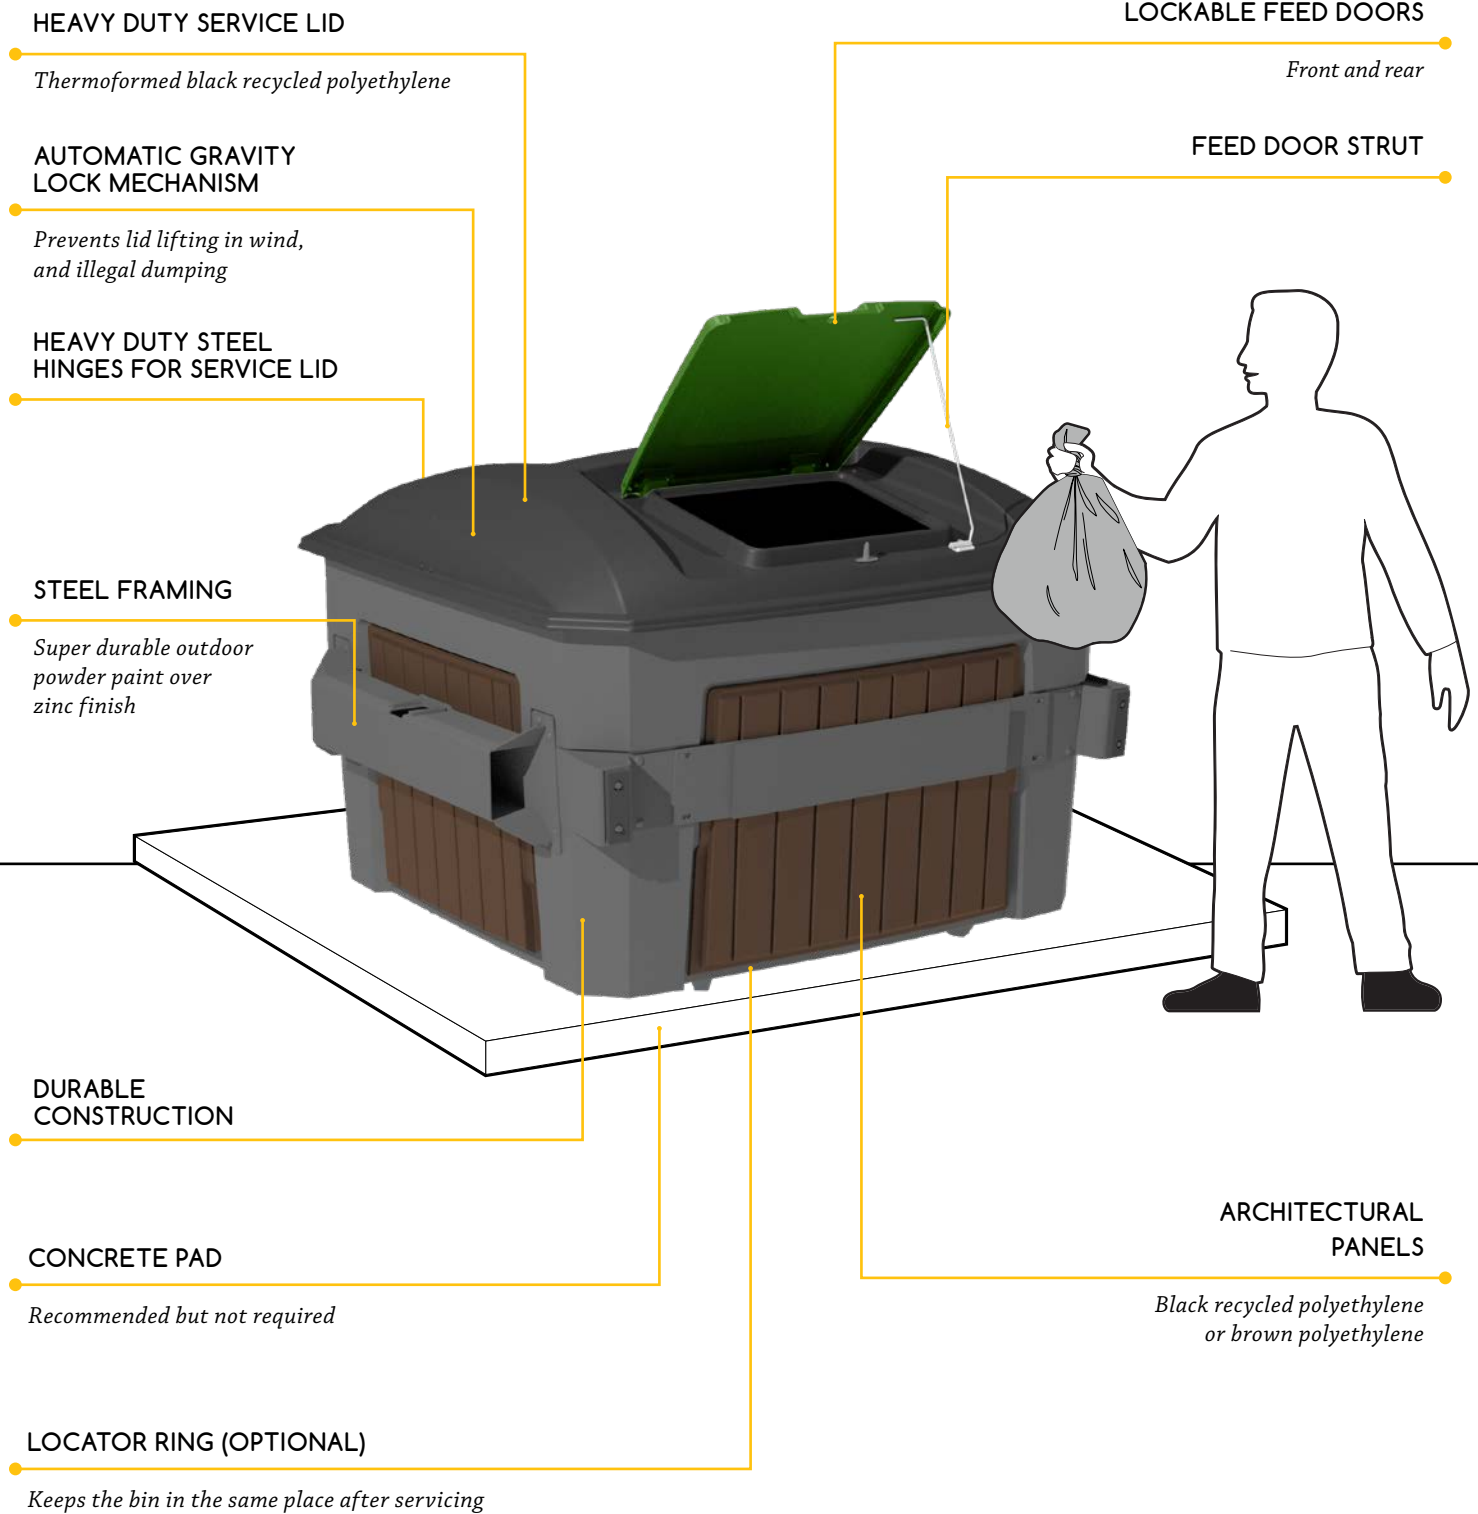

 TM EarthBin[®]

INVISIBLE NEVER LOOKED SO GOOD[™]

What is EarthBin®?

EarthBin® is a premium in-ground waste management system. It's easy to use, quick to empty and adds style to any property.

AESTHETICS

Attractive compact, and eliminates enclosures

Bird's Eye View

Includes front and rear doors to maximize filling of bin

Collection
in under
a minute

EarthBin™ containers can be collected by any front-load truck.

The driver never has to exit the truck.

300mm Diameter Opening

Cardboard Slot Opening

Large Cardboard Slot

Container Specifications

Load height (A)	43 in / 109 cm
Width (B)	80 in / 203 cm
Length (C)	70 in / 178 cm
Depth in ground (D)	66 in / 168 cm
Capacity - Volume	6.5 yd ³ / 5 m ³
Capacity - Weight	2600 lbs / 1200 kg
Waste Feed Opening	19 x 24 in / 48 x 61 cm
Cardboard Feed Opening	3.5 x 24 in / 9 x 61 cm
Large Cardboard Feed Opening	4 x 40 in / 10 x 102 cm

Learn more at

www.earthbin.com or book a site visit: 1-844-213-BINS (2467)

What makes EarthBin® special?

EarthBin® EB500 semi-inground containers come loaded with special features.

EarthBin® EB260

Above ground containers for organics, garbage, and recycling