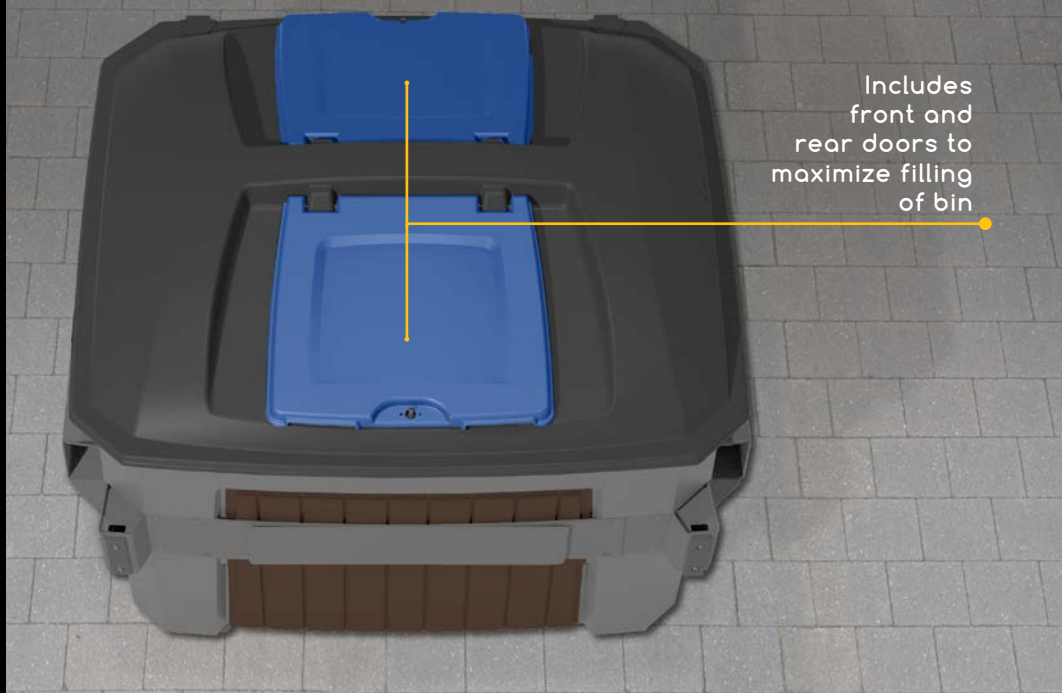

Bird's Eye View

Includes front and rear doors to maximize filling of bin

Collection
in under
a minute

EarthBin™ containers can be collected by any front-load truck.

The driver never has to exit the truck.

Front load trucks can collect up to 100 bins per day.

Faster collection means less idling which means less pollution.

Gravity latch ensures control of mess during collection.

Watch the video at
www.earthbin.com

300mm Diameter Opening

Cardboard Slot Opening

Large Cardboard Slot

Container Specifications

Load height (A)	43 in / 109 cm
Width (B)	80 in / 203 cm
Length (C)	70 in / 178 cm
Depth in ground (D)	66 in / 168 cm
Capacity - Volume	6.5 yd ³ / 5 m ³
Capacity - Weight	2600 lbs / 1200 kg
Waste Feed Opening	19 x 24 in / 48 x 61 cm
Cardboard Feed Opening	3.5 x 24 in / 9 x 61 cm
Large Cardboard Feed Opening	4 x 40 in / 10 x 102 cm