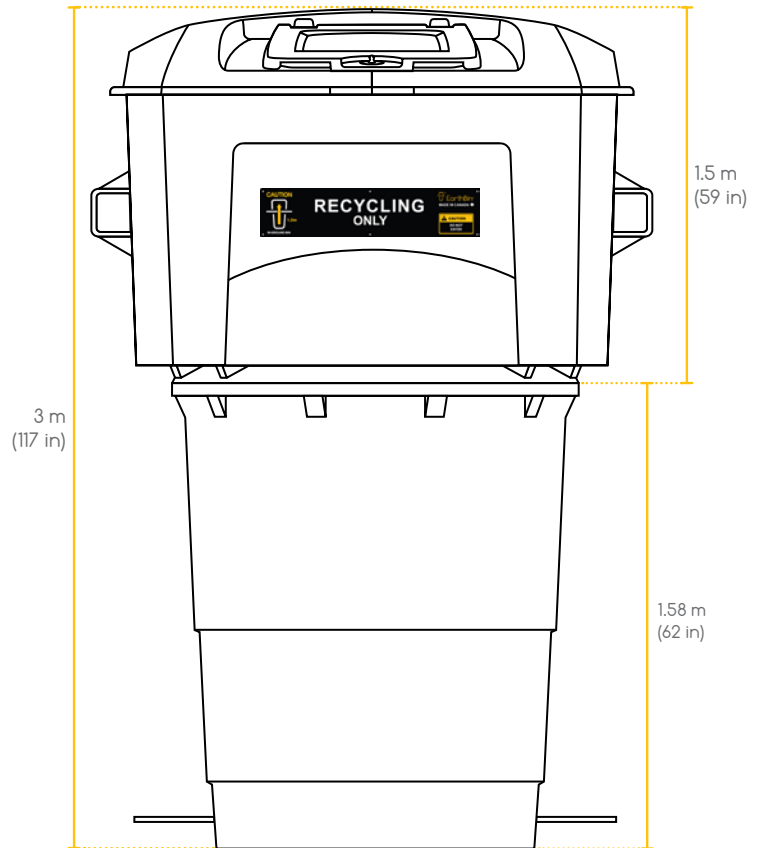

Signage:

- Containers
- Garbage
- Recycling
- Cardboard
- Landfill
- Cardboard & Paper
- Paper

Feed Opening (Front & Rear):

- Rectangle (48 x 61cm) (standard)
- Round (30cm diameter) (optional)
- Slot (15 x 61cm) (optional)
- Large Cardboard Slot (10 x 102 cm) (optional)

User Door (Front & Rear):

- Black (standard)
- Blue (optional)
- Grey (optional)
- Green (optional)
- Yellow (optional)
- Brown (optional)

Architectural Panels:

- No Panels (standard)
- Recycled Plastic — Black (optional)
- Polyethylene Plastic — Brown (optional)