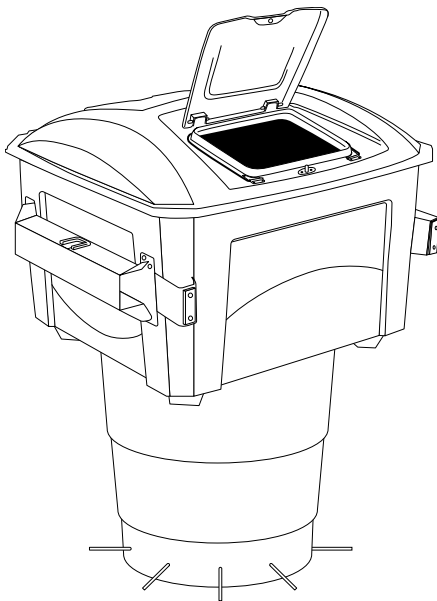

Signage:

- Containers
- Garbage
- Recycling
- Cardboard
- Landfill
- Cardboard & Paper
- Paper

Feed Opening (Front & Rear):

- Rectangle (48 x 61cm) (standard)
- Round (30cm diameter) (optional)
- Slot (15 x 61cm) (optional)
- Large Cardboard Slot (10 x 102 cm) (optional)

User Door (Front & Rear):

- Black (standard)
- Blue (optional)
- Grey (optional)
- Green (optional)
- Yellow (optional)
- Brown (optional)

Architectural Panels:

- No Panels (standard)
- Recycled Plastic — Black (optional)
- Polyethylene Plastic — Brown (optional)