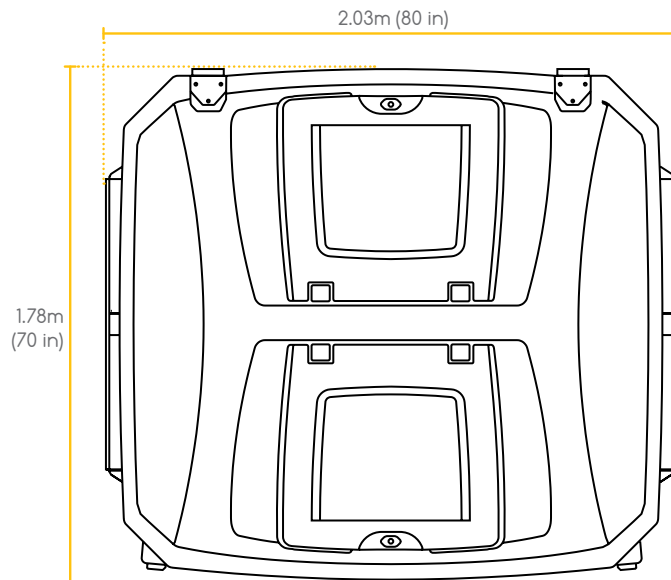

Signage:

- Containers
- Garbage
- Recycling
- Cardboard
- Landfill
- Cardboard & Paper
- Paper

Feed Opening (Front & Rear):

- Rectangle (48 x 61cm) (standard)
- Round (30cm diameter) (optional)
- Slot (15 x 61cm) (optional)
- Large Cardboard Slot (10 x 102 cm) (optional)

User Door (Front & Rear):

- Black (standard)
- Blue (optional)
- Grey (optional)
- Green (optional)
- Yellow (optional)
- Brown (optional)

Architectural Panels:

- No Panels (standard)
- Recycled Plastic — Black (optional)
- Polyethylene Plastic — Brown (optional)