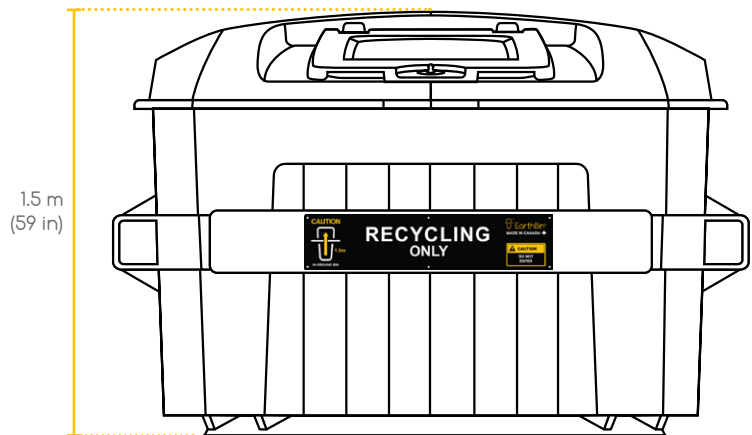

Signage:

- Garbage
- Recyclables
- Cardboard
- Organics

Feed Opening (Front & Rear):

- Rectangle (48 x 61cm)
- Round (30cm diameter) (optional)
- Slot (15 x 61cm) (optional)
- Large Cardboard Slot (10 x 102cm) (optional)

User Door (Front & Rear):

- Green Black
- Blue Yellow
- Grey Brown

Architectural Panels:

- Recycled Plastic — Black
- Polyethylene Plastic — Brown

- Locator Base (optional)

Slam Latch (optional):

- Slam Latch — Key
- Slam Latch — Manual Wing knob