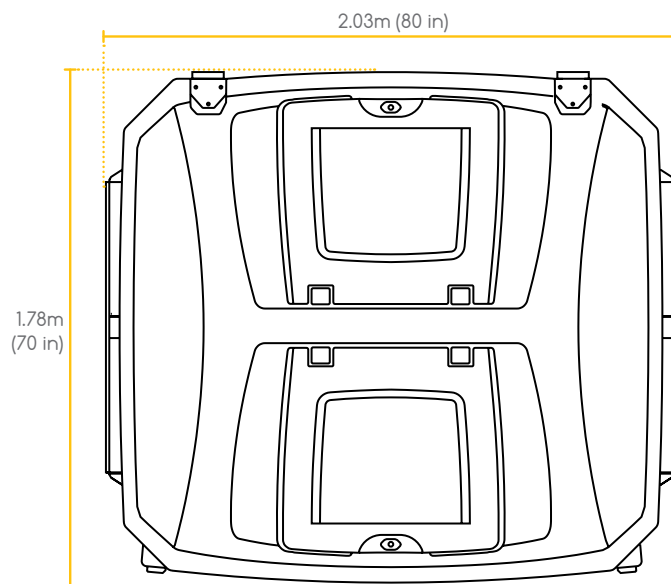

Signage:

- Garbage
- Recyclables
- Cardboard
- Organics

Feed Opening (Front & Rear):

- Rectangle (48 x 61cm)
- Round (30cm diameter) (optional)
- Slot (15 x 61cm) (optional)
- Large Cardboard Slot (10 x 102cm) (optional)

User Door (Front & Rear):

- Green Black
- Blue Yellow
- Grey Brown

Architectural Panels:

- Recycled Plastic — Black
- Polyethylene Plastic — Brown

- Locator Base (optional)

Slam Latch (optional):

- Slam Latch — Key
- Slam Latch — Manual Wing knob