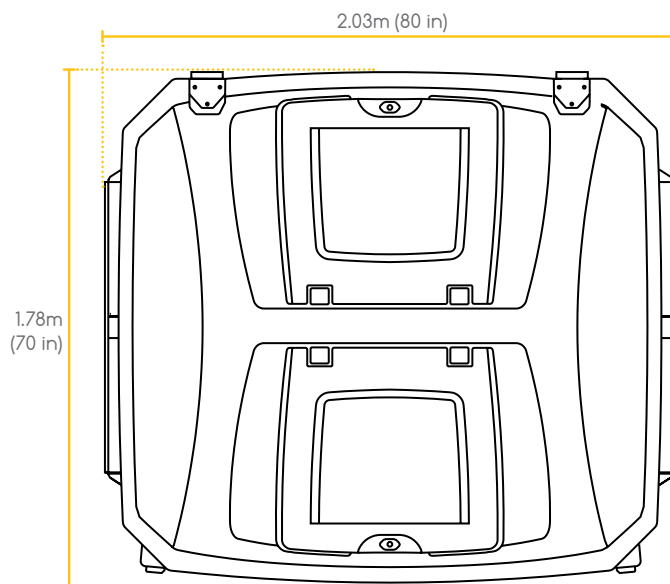

Signage:

- Garbage
- Recyclables
- Cardboard
- Organics

Feed Opening (Front & Rear):

- Rectangle (48 x 61cm)
- Round (30cm diameter) (optional)
- Slot (15 x 61cm) (optional)

User Door (Front & Rear):

- Black (standard)
- Green (optional)
- Blue (optional)
- Grey (optional)
- Yellow (optional)
- Brown (optional)

Architectural Panels:

- No Panels (standard)
- Recycled Plastic — Black (optional)
- Polyethylene Plastic — Brown (optional)

- Locator Base (optional)

Details and specifications may change without notice due to continuous product improvement.