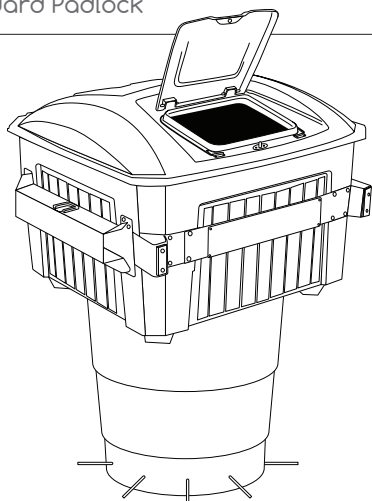

Model:

- ☐ EB500
- ☐ EB505

Signage:

- ☐ Containers
- ☐ Garbage
- ☐ Recyclables
- ☐ Cardboard
- ☐ Landfill
- ☐ Cardboard & Paper
- ☐ Paper

Feed Opening (Front & Rear):

- ☐ Rectangle (48 x 61cm)
- ☐ Round (30cm diameter)
- ☐ Slot (15 x 61cm)
- ☐ Large Cardboard Slot (10 x 102 cm)

User Door (Front & Rear):

- ☐ Green
- ☐ Blue
- ☐ Grey
- ☐ Black
- ☐ Yellow
- ☐ Brown

- ☐ Feed Door Strut (Front & Rear)

Architectural Panels:

- ☐ No Panels
- ☐ Recycled Plastic — Black
- ☐ Polyethylene Plastic — Brown

Slam Latch:

- ☐ Slam Latch — Key
- ☐ Slam Latch — Manual
- ☐ Standard Padlock

Details and specifications may change without notice due to continuous product improvement.