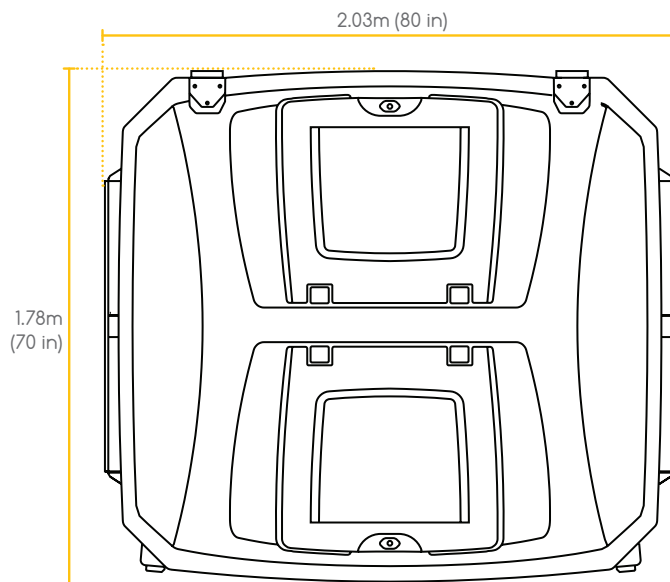

Model:

- ☐ EB500
- ☐ EB505

Signage:

- ☐ Containers
- ☐ Garbage
- ☐ Recyclables
- ☐ Cardboard
- ☐ Landfill
- ☐ Cardboard & Paper
- ☐ Paper

Feed Opening (Front & Rear):

- ☐ Rectangle (48 x 61cm)
- ☐ Round (30cm diameter)
- ☐ Slot (15 x 61cm)
- ☐ Large Cardboard Slot (10 x 102 cm)

User Door (Front & Rear):

- ☐ Green
- ☐ Blue
- ☐ Grey
- ☐ Black
- ☐ Yellow
- ☐ Brown

- ☐ Feed Door Strut (Front & Rear)

Architectural Panels:

- ☐ No Panels
- ☐ Recycled Plastic — Black
- ☐ Polyethylene Plastic — Brown

Slam Latch:

- ☐ Slam Latch — Key
- ☐ Slam Latch — Manual
- ☐ Standard Padlock

Details and specifications may change without notice due to continuous product improvement.