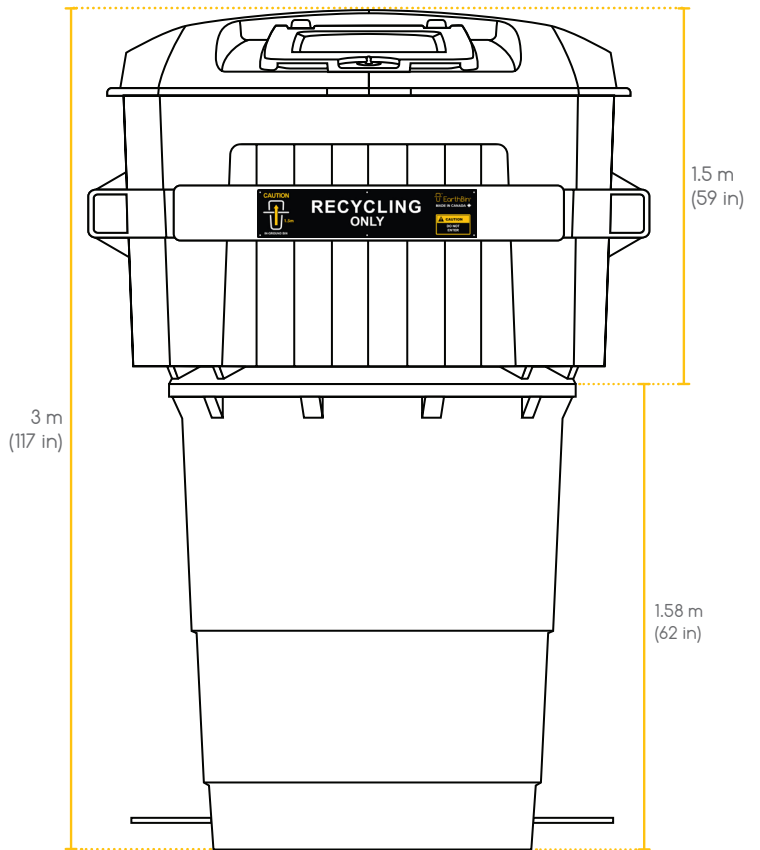

Model:

- ☐ EB500
- ☐ EB505

Signage:

- ☐ Containers
- ☐ Garbage
- ☐ Recyclables
- ☐ Cardboard
- ☐ Landfill
- ☐ Cardboard & Paper
- ☐ Paper

Feed Opening (Front & Rear):

- ☐ Rectangle (48 x 61cm)
- ☐ Round (30cm diameter)
- ☐ Slot (15 x 61cm)
- ☐ Large Cardboard Slot (10 x 102 cm)

User Door (Front & Rear):

- ☐ Green
- ☐ Blue
- ☐ Grey
- ☐ Black
- ☐ Yellow
- ☐ Brown

- ☐ Feed Door Strut (Front & Rear)

Architectural Panels:

- ☐ No Panels
- ☐ Recycled Plastic — Black
- ☐ Polyethylene Plastic — Brown

Slam Latch:

- ☐ Slam Latch — Key
- ☐ Slam Latch — Manual
- ☐ Standard Padlock

Details and specifications may change without notice due to continuous product improvement.