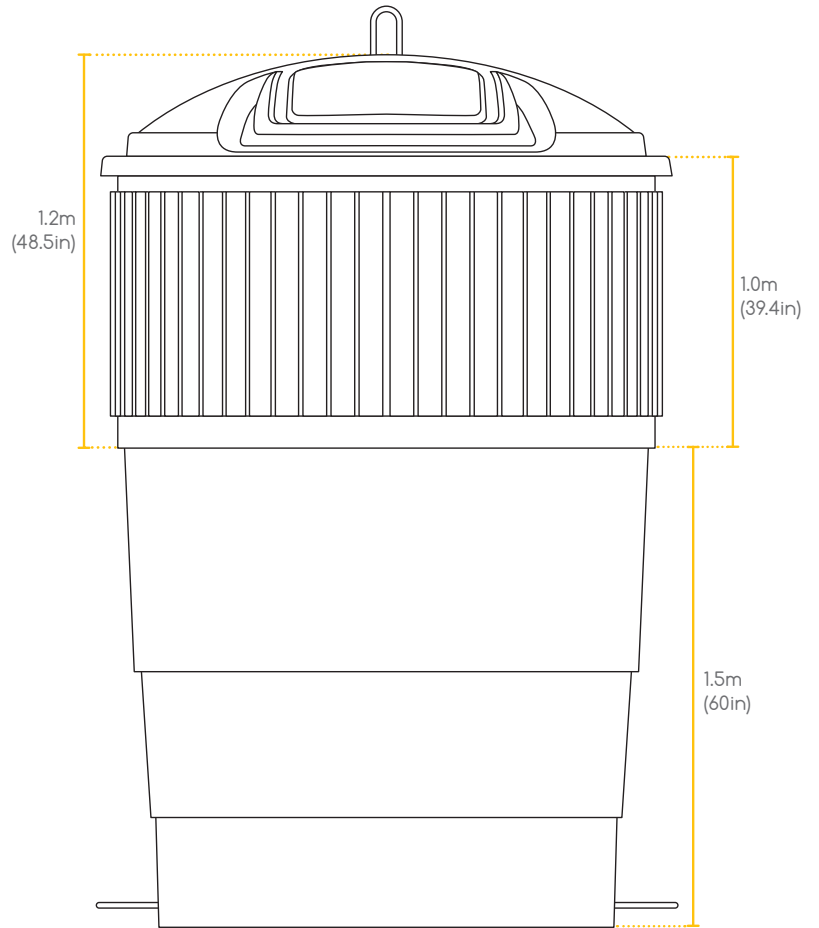

EarthBin® Silo™ EB500T

844-213-2467
www.earthbin.com
earthbin@earthbin.com

Capacity: 5,000 Litre / 6.5 yd³

Latching:

- ☐ Padlock
- ☐ Slam Latch-Keylock (optional)

Signage:

- ☐ Garbage
- ☐ Recyclables
- ☐ Cardboard

Feed Opening:

- ☐ Rectangular (52 x 59cm)
- ☐ Round (30cm diameter)
- ☐ Slot (15 x 74cm)

User Door:

- ☐ Blue
- ☐ Black

Architectural Panels:

100% Post Consumer Recycled Polyethylene Boards

- ☐ Cedar
- ☐ Dark Grey
- ☐ Dark Brown
- ☐ Black

Lifting Container:

- ☐ Standard soft bag
- ☐ Semi-Rigid container

Details and specifications may change without notice due to continuous product improvement.