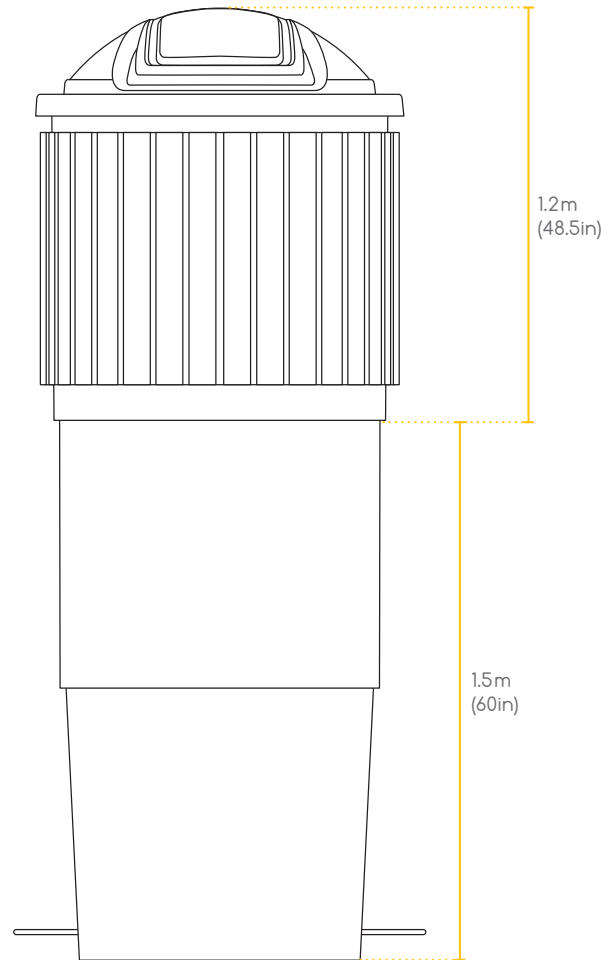

EarthBin® Silo Grease EB130G

844-213-2467
www.earthbin.com
earthbin@earthbin.com

Used cooking oil collection container

Signage:

☐ Grease

Feed Opening:

☐ Round

User Door:

☐ Black

Architectural Panels:

100% Post Consumer Recycled
Polyethylene Boards

☐ Dark Brown

☐ Black

☐ Dark Grey

Details and specifications may change without notice due to continuous product improvement.